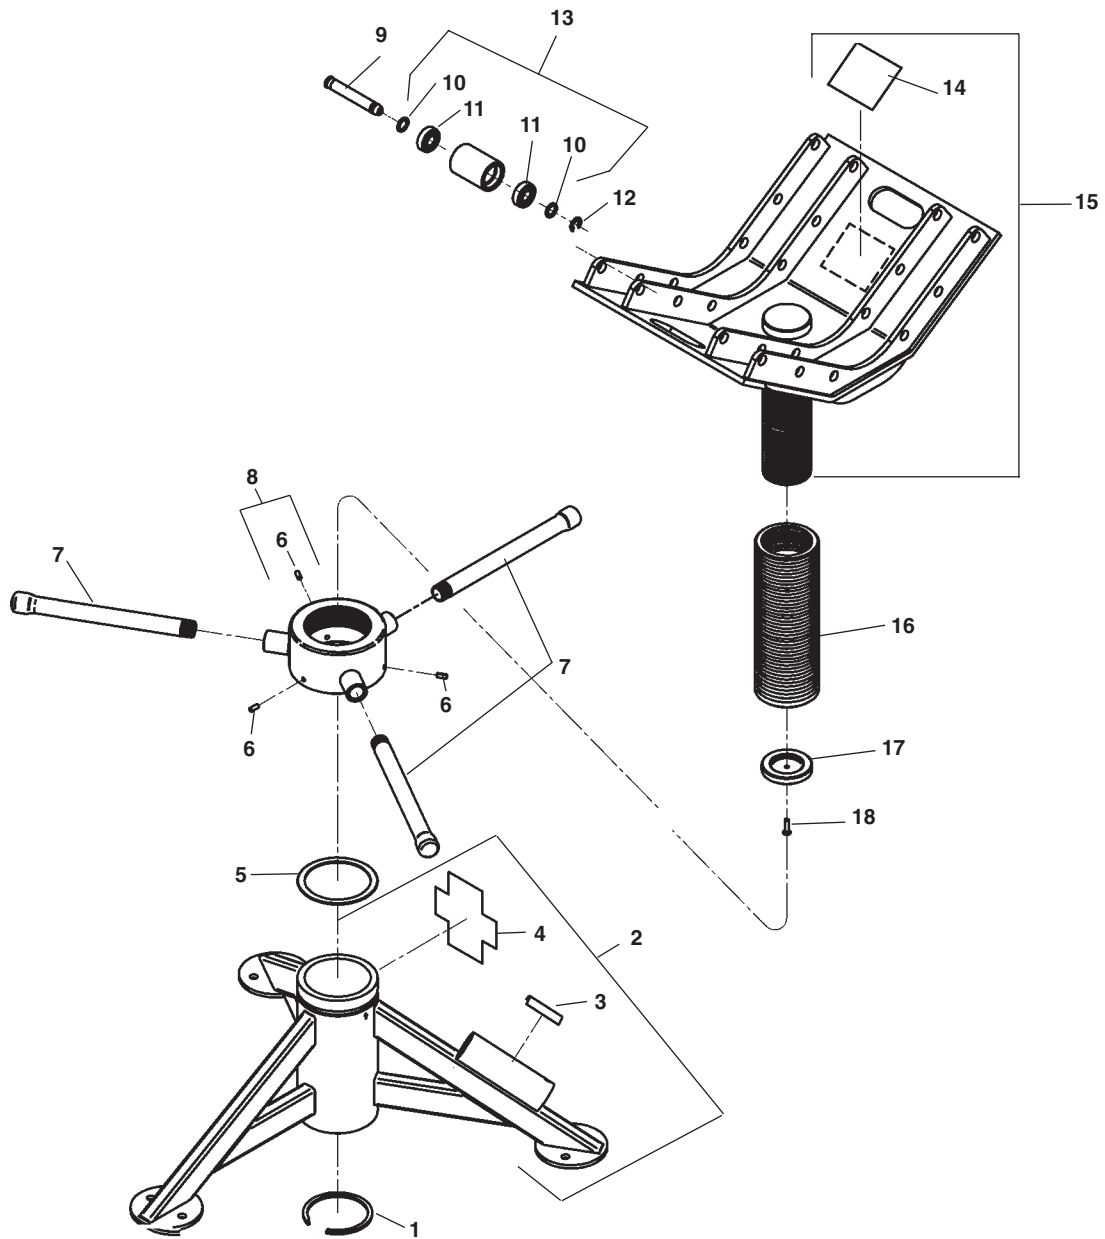

CJ-98
CJ-99
RJ-98
RJ-99
VJ-98
VJ-99

**NOTE: Order parts by Catalog Number Only.
 DO NOT order by Reference Number.**

Ref. No.	Catalog No.	Description	Ref. No.	Catalog No.	Description
	56657	VJ-98 Low "V" Stand	6	66602	Sleeve (2)
	56662	VJ-99 High "V" Stand	7	66597	Clevis Pin (2)
	56667	RJ-98 Low Roller Stand	8	60847	Washer (2)
	56672	RJ-99 High Roller Stand	9	66607	Roller Pin (CJ)
	56677	CJ-98 Low Conveyor Stand	10	59432	Roller (CJ)
	56682	CJ-99 High Conveyor Stand	11	59427	CJ-98 Head Assy. (Low)
1	59417	VJ-98 Head Assy. (Low)		59492	CJ-99 Head Assy. (High)
	59482	VJ-99 Head Assy. (High)			(Incl. Ref. No. 3, 8-10)
2	59422	RJ-98 Head Assy. (Low)	12	66637	Drive Rivet
	59487	RJ-99 Head Assy. (High)	13	59442	Locking Ring
		(Incl. Ref. No. 3-7)	14	15832	Hand Screw
3	66592	Hair Pin (2)	15	59447	Base 98 (Low)
4	59970	Washer (2)		59452	Base 99 (High)
5	59437	Roller (RJ)			

**NOTE: Order parts by Catalog Number only.
DO NOT order by Reference Number.**

Ref. No.	Catalog No.	Description	Ref. No.	Catalog No.	Description
—	96372	RJ-624 Pipe Stand	10	10648	Spacer
1	10643	Internal Retaining Ring	11	44565	Roller Ball Bearing
2	10638	Base (Inc. Ref. 3, 4)	12	42580	External Retaining Ring
3	10678	Label, Caution Label	13	50837	Roller (Inc. Ref. 10,11)
4	10868	Decal, Stand	14	10683	Warning Label
5	10633	Height Adjustment Bushing,	15	10653	Cradle
6	10623	Roll Pin	16	10658	Outer Telescopic Screw
7	10628	Height Adjustment Handle	17	10663	Inner Telescopic Cap
8	10618	Height Adjustment Nut	18	10668	Flat Hex Hd Screw
9	54887	Roller Pin (Inc. Ref 12)			