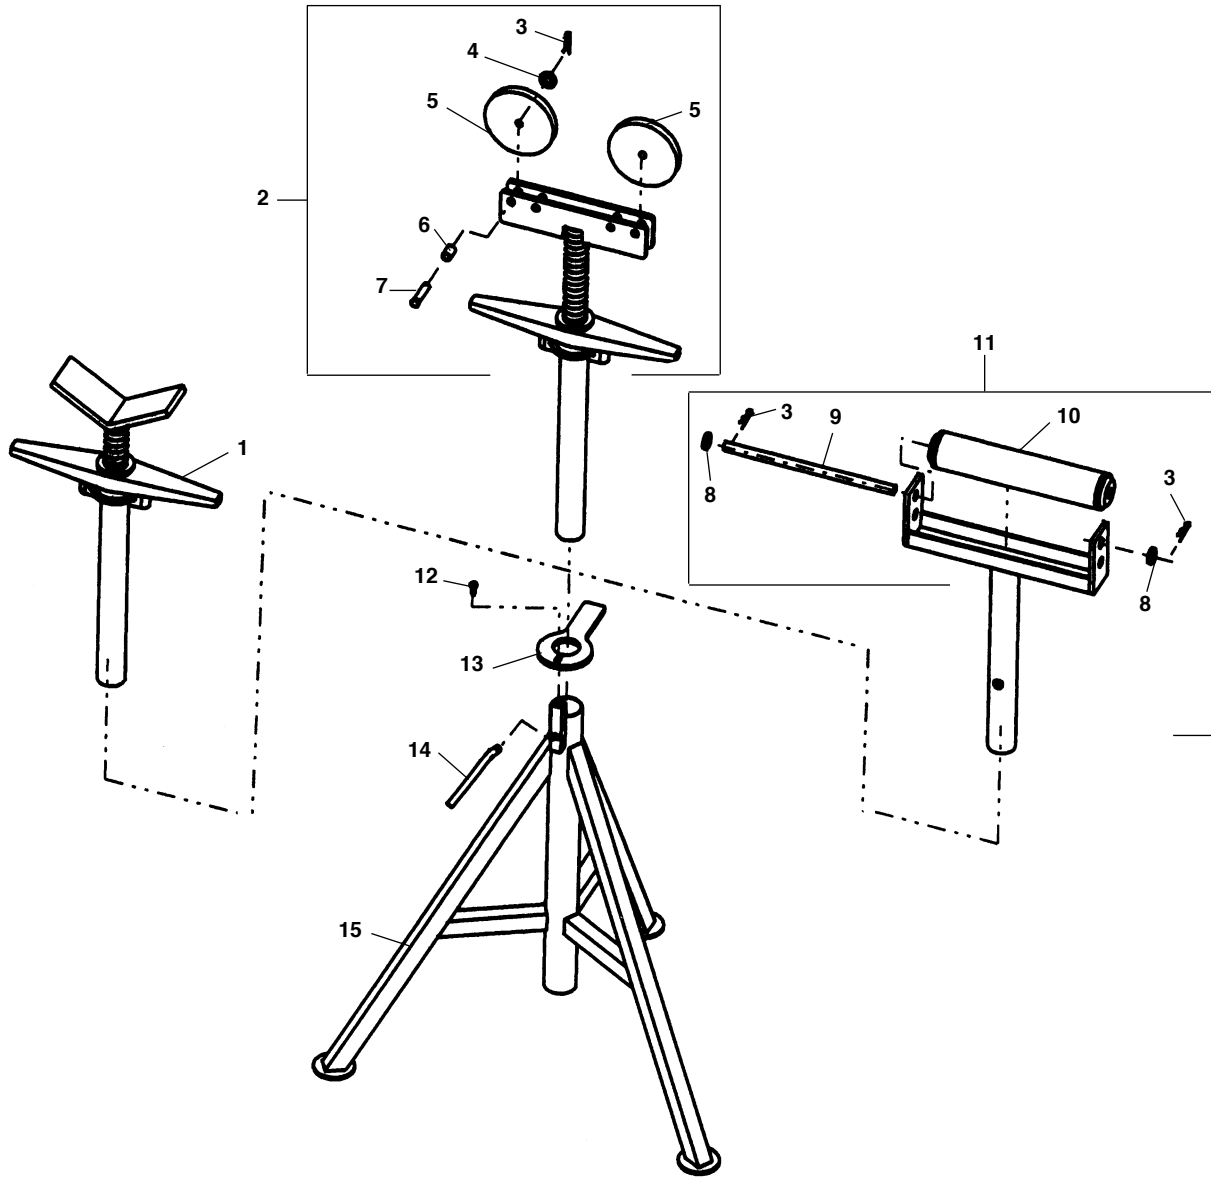

CJ-98
CJ-99
RJ-98
RJ-99
VJ-98
VJ-99

**NOTE: Order parts by Catalog Number Only.
 DO NOT order by Reference Number.**

Ref. No.	Catalog No.	Description	Ref. No.	Catalog No.	Description
	56657	VJ-98 Low "V" Stand	6	66602	Sleeve (2)
	56662	VJ-99 High "V" Stand	7	66597	Clevis Pin (2)
	56667	RJ-98 Low Roller Stand	8	60847	Washer (2)
	56672	RJ-99 High Roller Stand	9	66607	Roller Pin (CJ)
	56677	CJ-98 Low Conveyor Stand	10	59432	Roller (CJ)
	56682	CJ-99 High Conveyor Stand	11	59427	CJ-98 Head Assy. (Low)
1	59417	VJ-98 Head Assy. (Low)		59492	CJ-99 Head Assy. (High)
	59482	VJ-99 Head Assy. (High)			(Incl. Ref. No. 3, 8-10)
2	59422	RJ-98 Head Assy. (Low)	12	66637	Drive Rivet
	59487	RJ-99 Head Assy. (High)	13	59442	Locking Ring
		(Incl. Ref. No. 3-7)	14	15832	Hand Screw
3	66592	Hair Pin (2)	15	59447	Base 98 (Low)
4	59970	Washer (2)		59452	Base 99 (High)
5	59437	Roller (RJ)			

**NOTE: Order parts by Catalog Number only.
DO NOT order by Reference Number.**

Ref. No.	Catalog No.	Description	Ref. No.	Catalog No.	Description
—	96372	RJ-624 Pipe Stand	10	10648	Spacer
1	10643	Internal Retaining Ring	11	44565	Roller Ball Bearing
2	10638	Base (Inc. Ref. 3, 4)	12	42580	External Retaining Ring
3	10678	Label, Caution Label	13	50837	Roller (Inc. Ref. 10,11)
4	10868	Decal, Stand	14	10683	Warning Label
5	10633	Height Adjustment Bushing,	15	10653	Cradle
6	10623	Roll Pin	16	10658	Outer Telescopic Screw
7	10628	Height Adjustment Handle	17	10663	Inner Telescopic Cap
8	10618	Height Adjustment Nut	18	10668	Flat Hex Hd Screw
9	54887	Roller Pin (Inc. Ref 12)			