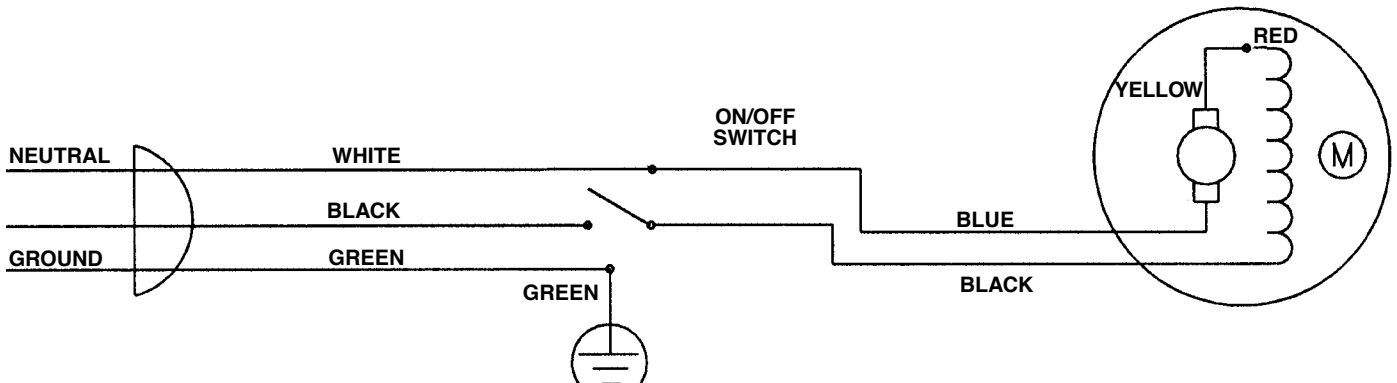

Blade and Guard Components

**NOTE: Order parts by Catalog Number only.
DO NOT order by Reference Number.**

Ref. No.	Catalog No.	Description	Ref. No.	Catalog No.	Description	Ref. No.	Catalog No.	Description
1	75417	Shoulder Screw (230V Only)	13	74712	Safety Cover	26	74762	Spacer
2	75732	M8 Flat Washer (230V Only)	14	74717	M5 Tooth Washer	27	74757	Lever
3	75727	Lever (230V Only)	15	74722	M5 x 85MM Flat Head Screw	28	74807	Spacer
4	74732	M4 x 8MM Shoulder Screw (230V Only)	16	74727	Spring	29	74802	Big Blade Guard
5	75697	Spring (230V Only)	17	75477	M4 x 4MM Set Screw (115V Only)	30	75427	Shoulder Screw
6	75267	M5 x 16MM Hex Screw (230V Only)	18	74857	Stop	31	74812	Flange
7	75717	M5 Flat Washer (230V Only)	19	74777	Bearing Cover	32	71692	Blade
8	75712	Brace Bracket (230V Only)	20	74782	M4 x 10MM Flat Hd. Screw	33	74822	Flange
9	75707	M5 Hex Nut (230V Only)	21	74787	Retaining Ring	34	74832	M10 Flat Washer
10	74767	M4 x 12MM Pan Hd Screw	22	74792	Spring	35	74827	M10 x 25MM Hex Screw
11	75472	M4 Flat Washer	23	74737	Lever	36	74837	Cover
12	74772	Protection Plate	24	74747	Shoulder Screw	37	74842	M4 x 12MM Button Screw
			25	74752	Small Blade Guard	38	75687	M4 Lock Washer
						39	75692	Lock Pin (115V Only)