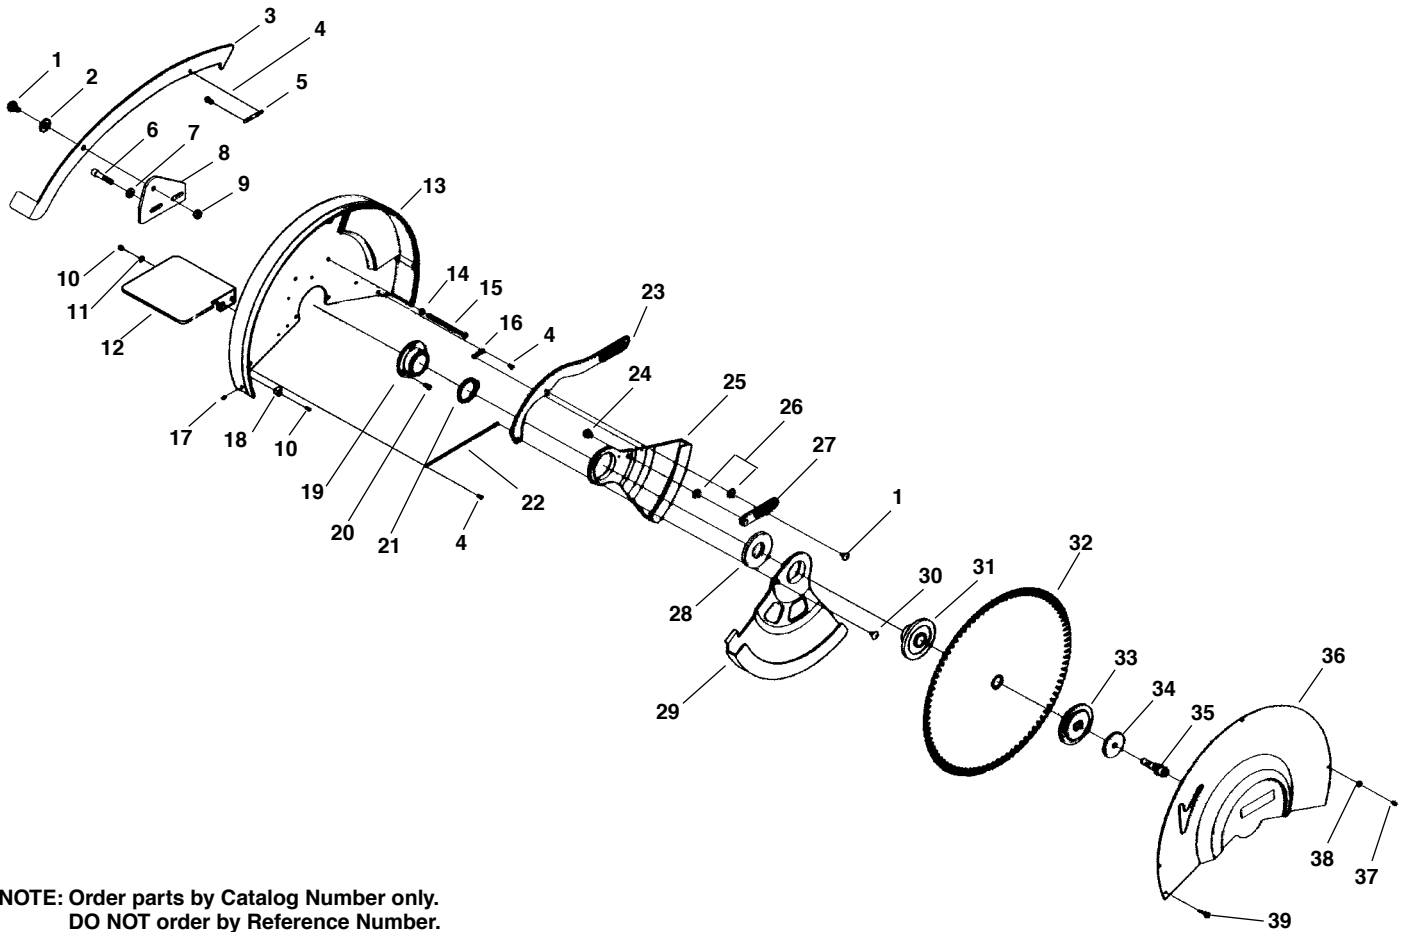

Blade and Guard Components

**NOTE: Order parts by Catalog Number only.
DO NOT order by Reference Number.**

Ref. No.	Catalog No.	Description	Ref. No.	Catalog No.	Description	Ref. No.	Catalog No.	Description
1	75417	Shoulder Screw (230V Only)	13	74712	Safety Cover	26	74762	Spacer
2	75732	M8 Flat Washer (230V Only)	14	74717	M5 Tooth Washer	27	74757	Lever
3	75727	Lever (230V Only)	15	74722	M5 x 85MM Flat Head Screw	28	74807	Spacer
4	74732	M4 x 8MM Shoulder Screw (230V Only)	16	74727	Spring	29	74802	Big Blade Guard
5	75697	Spring (230V Only)	17	75477	M4 x 4MM Set Screw (115V Only)	30	75427	Shoulder Screw
6	75267	M5 x 16MM Hex Screw (230V Only)	18	74857	Stop	31	74812	Flange
7	75717	M5 Flat Washer (230V Only)	19	74777	Bearing Cover	32	71692	Blade
8	75712	Brace Bracket (230V Only)	20	74782	M4 x 10MM Flat Hd. Screw	33	74822	Flange
9	75707	M5 Hex Nut (230V Only)	21	74787	Retaining Ring	34	74832	M10 Flat Washer
10	74767	M4 x 12MM Pan Hd Screw	22	74792	Spring	35	74827	M10 x 25MM Hex Screw
11	75472	M4 Flat Washer	23	74737	Lever	36	74837	Cover
12	74772	Protection Plate	24	74747	Shoulder Screw	37	74842	M4 x 12MM Button Screw
			25	74752	Small Blade Guard	38	75687	M4 Lock Washer
						39	75692	Lock Pin (115V Only)