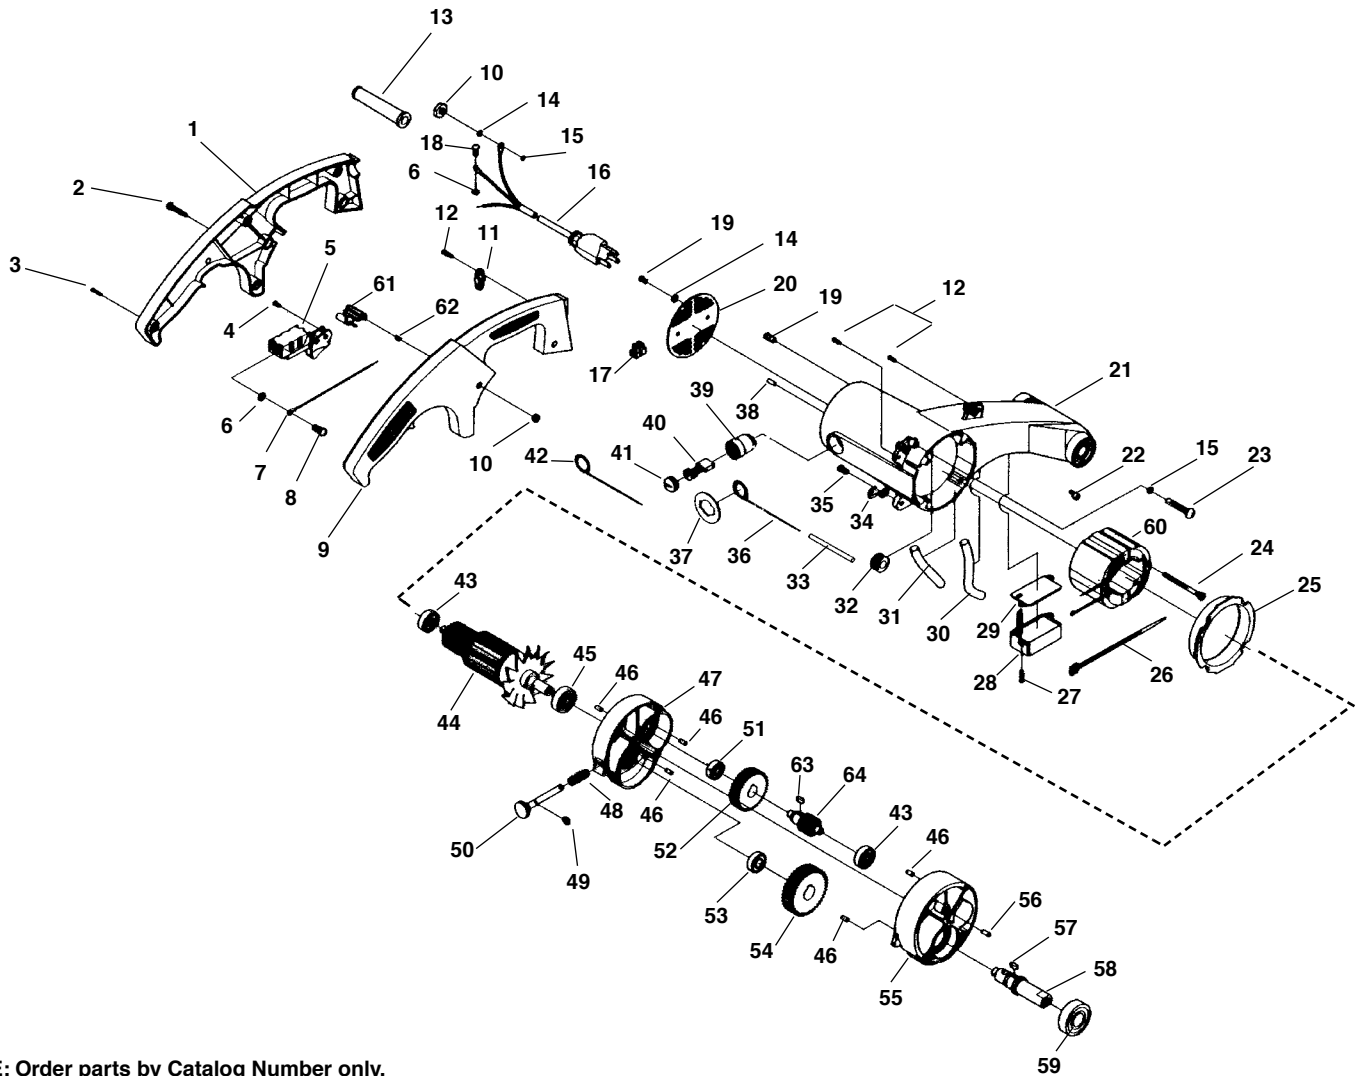

**Electrical Components**

**NOTE: Order parts by Catalog Number only.  
DO NOT order by Reference Number.**

Ref. No.	Catalog No.	Description	Ref. No.	Catalog No.	Description	Ref. No.	Catalog No.	Description
1	74892	Handle Left Hand	24	75007	M5 x 70MM Pan Hd. Screw	46	75032	Rubber Pin
2	74882	M5 x 27MM Pan Hd Screw	25	75012	Baffle	47	75037	Gear Housing - Inward
3	74887	1/8" x 5/8" Self Tap Screw	26	75442	Locking Cable Ties	48	75052	Spring
4	74897	4M4 x 10MM Self Tap Screw	27	75412	M5 x 12MM Pan Hd. Screw	49	75062	Retaining Ring
5	74902	Switch	28	75407	Filter	50	75057	Lock Pin
6	74852	M 3.5 Ext. Tooth Washer	29	75402	Cover	51	75047	Ball Bearing
7	74987	Jumper Wire	30	75437	Sleeving	52	75072	Gear
8	74847	#6 x 6.8MM Pan Hd. Screw	31	75432	Sleeving	53	75087	Ball Bearing
9	74917	Handle Right Hand	32	75767	Sleeve	54	75092	Gear
10	74922	M5 Hex Nut	33	75392	Sleeving	55	75112	Gear Housing-Inner
11	74912	Clamp	34	74992	Chain Hook	56	75117	Pin
12	74907	M4 x 16MM Self Tap Screw	35	74997	1/4" x 5/8" Shoulder Screw	57	75077	Square Key
13	74867	Cord Guard	36	74987	Jumper Wire	58	75127	Spindle
14	74932	M5 Lock Washer	37	75212	Fiberplate	59	75217	Ball Bearing
15	74877	M5 Ext. Tooth Washer	38	74962	Rubber Pin	60	75002	Field 115V
16	75542	Power Cord	39	74967	Brush Holder	61	75577	Field 230V
17	75387	Terminal block	40	74972	Brush	62	75532	Lock Button
18	74847	#6 x 6.8MM Pan Hd. Screw	41	74977	Brush Cap	63	75537	Spring
19	75412	M5 x 12MM Pan Hd. Screw	42	75182	Jumper Wire	64	75077	Square Key
20	74937	End Cover	43	75017	Ball Bearing		75082	Gear Shaft
21	74957	Motor Housing	44	75022	Armature 115V			
22	75287	Wire Nut		75582	Armature 230V			
23	75762	M5 x 20MM Pan Hd. Screw	45	75027	Ball Bearing			